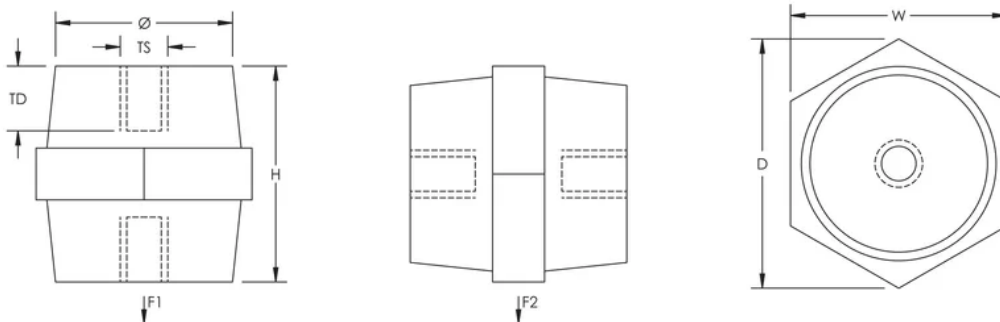

Dielectric Strength, IEC 61439,1: 3500 VCC a 1 min

Dielectric Strength, UL: 1500

Insulation Voltage: 1000;1500

Height (H): 60 mm

Hex Width (W): 55 mm

Depth (D): 63mm

Thread Size (TS): M12

Thread Depth (TD): 14,5mm

Diameter (Ø): 44 mm

Static Load 1 (F1): 2200daN

Static Load 2 (F2): 1000daN

Unit Weight: 0,28 kg

ADDITIONAL PRODUCT DETAILS

La dispersione e le distanze di gioco devono esser conformi allo standard applicativo pertinente.

DIAGRAMS

AVVERTENZA

AVVERTENZA: i prodotti nVent devono essere installati e usati solo secondo le indicazioni riportate nei fogli delle istruzioni del prodotto nVent e nei materiali di formazione. I fogli di istruzioni sono disponibili sul sito www.nvent.com e presso il vostro rappresentante locale dell'assistenza clienti di nVent. Un'installazione scorretta, l'uso improprio, l'applicazione errata o altre inosservanze delle istruzioni e delle avvertenze di nVent possono causare un malfunzionamento del prodotto, danni alle proprietà, lesioni corporee gravi e morte e/o l'annullamento della garanzia.