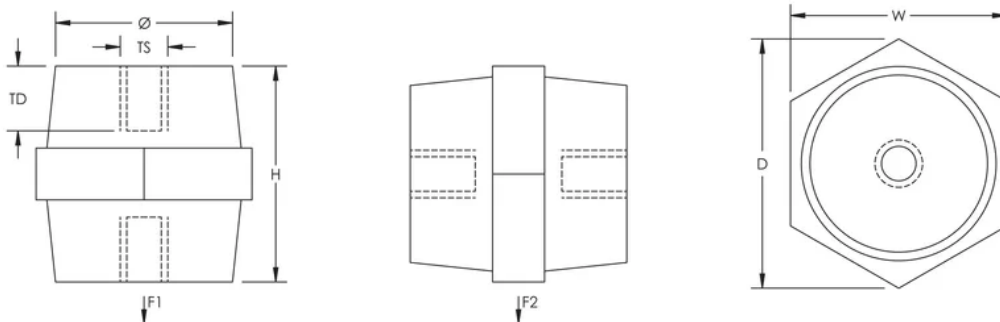

Dielectric Strength, IEC 61439,1: 3500 VCC a 1 min

Dielectric Strength, UL: 1500

Insulation Voltage: 1000;1500

Height (H): 60 mm

Hex Width (W): 55 mm

Depth (D): 63mm

Thread Size (TS): M8

Thread Depth (TD): 15mm

Diameter (Ø): 44 mm

Static Load 1 (F1): 2200daN

Static Load 2 (F2): 1000daN

Unit Weight: 0,19 kg

ADDITIONAL PRODUCT DETAILS

La dispersione e le distanze di gioco devono esser conformi allo standard applicativo pertinente.

DIAGRAMS

AVVERTENZA

AVVERTENZA: i prodotti nVent devono essere installati e usati solo secondo le indicazioni riportate nei fogli delle istruzioni del prodotto nVent e nei materiali di formazione. I fogli di istruzioni sono disponibili sul sito www.nvent.com e presso il vostro rappresentante locale dell'assistenza clienti di nVent. Un'installazione scorretta, l'uso improprio, l'applicazione errata o altre inosservanze delle istruzioni e delle avvertenze di nVent possono causare un malfunzionamento del prodotto, danni alle proprietà, lesioni corporee gravi e morte e/o l'annullamento della garanzia.