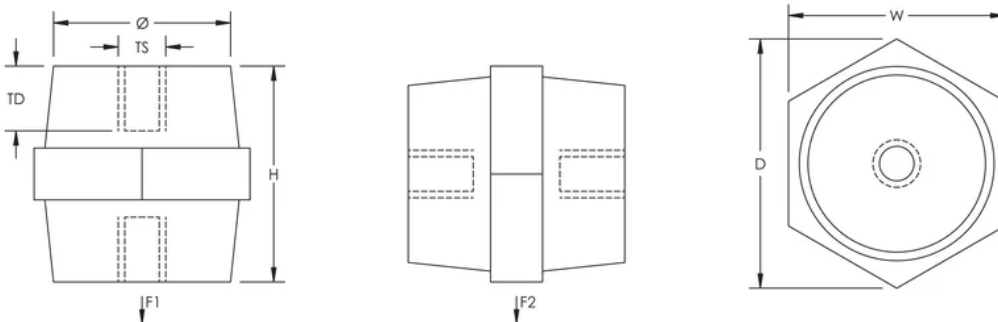

Dielectric Strength, IEC 61439,1: 3500 VCC a 1 min

Dielectric Strength, UL: 1500

Insulation Voltage: 1000;1500

Height (H): 50 mm

Hex Width (W): 50 mm

Depth (D): 57mm

Thread Size (TS): M10

Thread Depth (TD): 10mm

Diameter ($\emptyset$): 41 mm

Static Load 1 (F1): 2000daN

Static Load 2 (F2): 1000daN

Unit Weight: 0,2 kg

ADDITIONAL PRODUCT DETAILS

La dispersione e le distanze di gioco devono esser conformi allo standard applicativo pertinente.

DIAGRAMS

AVVERTENZA

AVVERTENZA: i prodotti nVent devono essere installati e usati solo secondo le indicazioni riportate nei fogli delle istruzioni del prodotto nVent e nei materiali di formazione. I fogli di istruzioni sono disponibili sul sito www.nvent.com e presso il vostro rappresentante locale dell'assistenza clienti di nVent. Un'installazione scorretta, l'uso improprio, l'applicazione errata o altre inosservanze delle istruzioni e delle avvertenze di nVent possono causare un malfunzionamento del prodotto, danni alle proprietà, lesioni corporee gravi e morte e/o l'annullamento della garanzia.