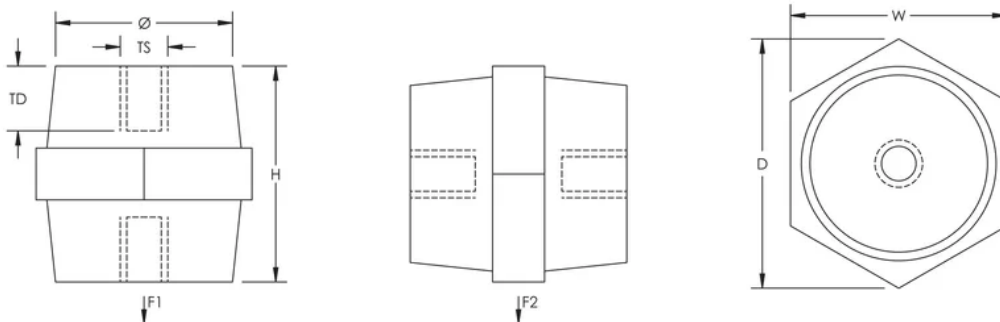

Diameter (Ø): 41 mm

Static Load 1 (F1): 2000daN

Static Load 2 (F2): 1000daN

Unit Weight: 0,19 kg

## DIAGRAMS

---