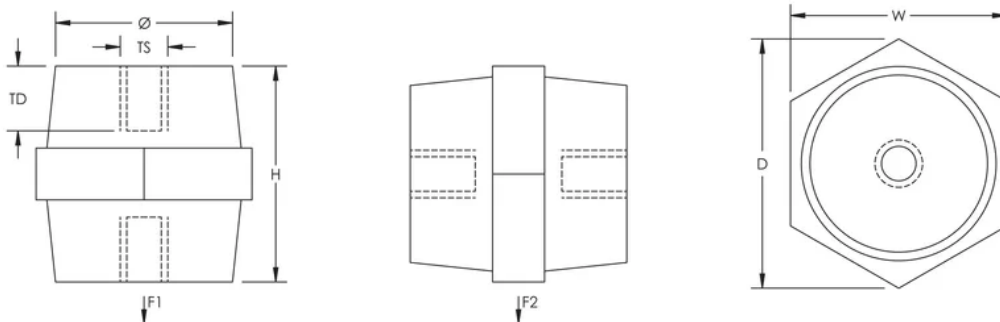

Diameter (Ø): 41 mm

Static Load 1 (F1): 2000daN

Static Load 2 (F2): 1000daN

Unit Weight: 0,15 kg

## DIAGRAMS

---