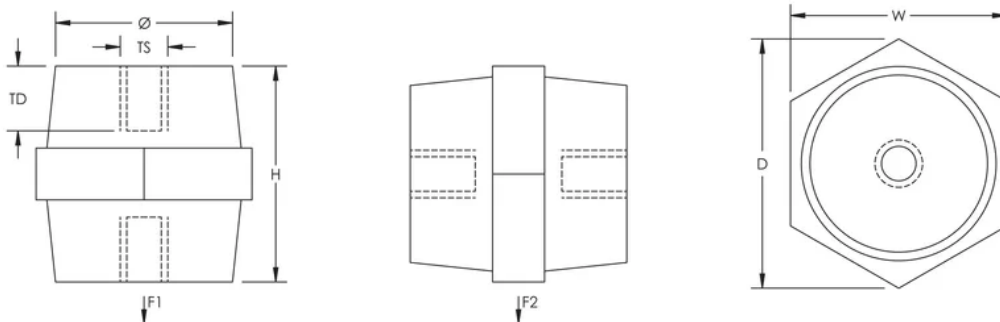

Dielectric Strength, IEC 61439,1: 3500 VCC a 1 min

Dielectric Strength, UL: 1500

Insulation Voltage: 1000;1500

Height (H): 35 mm

Hex Width (W): 41 mm

Depth (D): 46mm

Thread Size (TS): M6

Thread Depth (TD): 8mm

Diameter (Ø): 34 mm

Static Load 1 (F1): 1100daN

Static Load 2 (F2): 500daN

Unit Weight: 0,06 kg

ADDITIONAL PRODUCT DETAILS

La dispersione e le distanze di gioco devono esser conformi allo standard applicativo pertinente.

DIAGRAMS

AVVERTENZA

AVVERTENZA: i prodotti nVent devono essere installati e usati solo secondo le indicazioni riportate nei fogli delle istruzioni del prodotto nVent e nei materiali di formazione. I fogli di istruzioni sono disponibili sul sito www.nvent.com e presso il vostro rappresentante locale dell'assistenza clienti di nVent. Un'installazione scorretta, l'uso improprio, l'applicazione errata o altre inosservanze delle istruzioni e delle avvertenze di nVent possono causare un malfunzionamento del prodotto, danni alle proprietà, lesioni corporee gravi e morte e/o l'annullamento della garanzia.