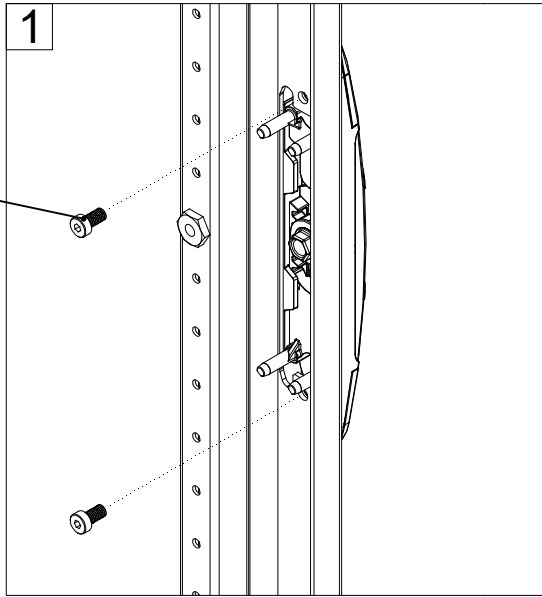

DNSS

Ref.	Pic.	Qty.
A	M5x10	2
B	M5	4

Metal Guider

DNSS/DNMKS

H	A
1100	175
1400	325
1600	425
1800	525
2000	625
2200	725