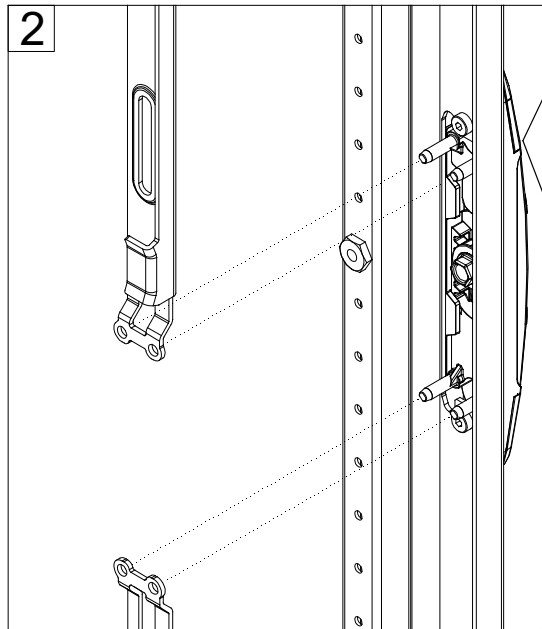

DNSS

Ref.	Pic.	Qty.
A	M5x10	2
B	M5	4

Metal Guider

DNSS/DNMKS

H	A
1100	175
1400	325
1600	425
1800	525
2000	625
2200	725