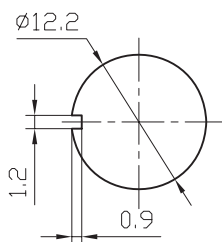

Medium Toggle Switch

(Specification)

1. (Rating): 4A 125VAC; 2A 250VAC
2. (Contact R): 50mΩ max
3. (Insulation R): 500VDC 1000MΩ min
4. (Dielectric Strength): 1 Minute 1500VAC
5. (Operating Temperature): -25°C ~ +85°C
6. (Electrical Life): 10, 000 Cycles

(Outline Drawing)

(Mounting)

(Circuitry)