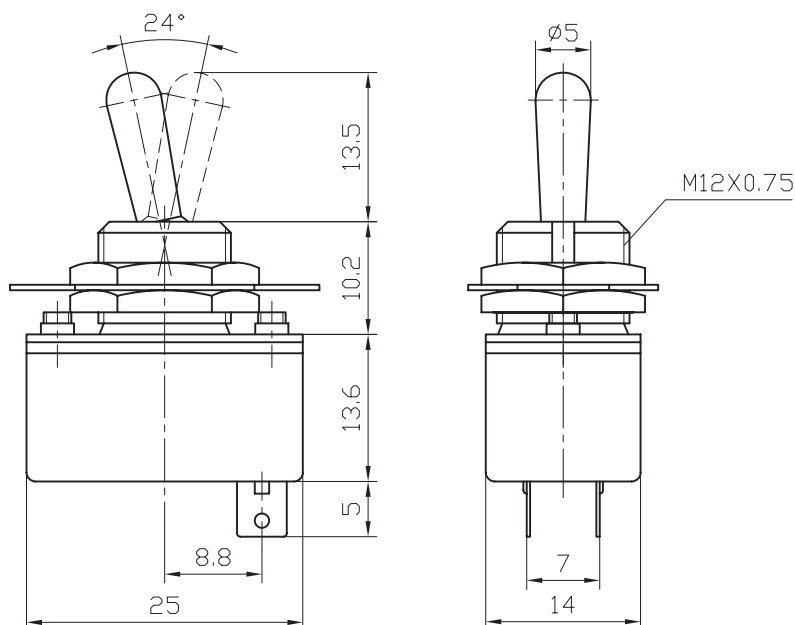

Medium Toggle Switch

(Specification)

1. (Rating): 4A 125VAC; 2A 250VAC
2. (Contact R): 50mΩ max
3. (Insulation R): 500VDC 1000MΩ min
4. (Dielectric Strength): 1 Minute 1500VAC
5. (Operating Temperature): -25°C ~ +85°C
6. (Electrical Life): 10, 000 Cycles

(Outline Drawing)

(Mounting)

(Circuitry)