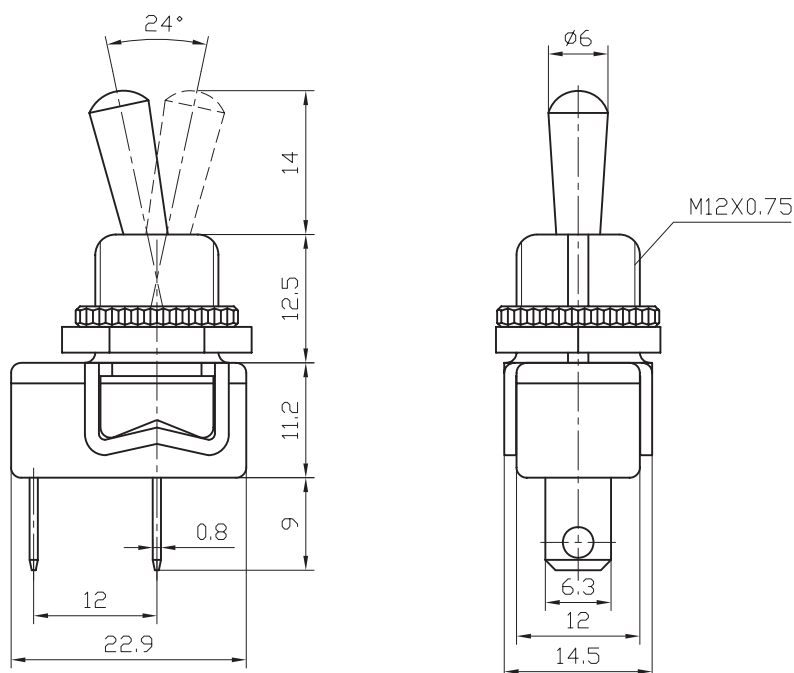

Medium Toggle Switch

(Specification)

1. (Rating): 6A 125VAC; 3A 250VAC
2. (Contact R): 50mΩ max
3. (Insulation R): 500V DC 1000MΩ min
4. (Dielectric Strength): 1 Minute 1500V AC
5. (Operating Temperature): -25°C ~ +85°C
6. (Electrical Life): 10, 000 Cycles

(Outline Drawing)

(Mounting)

(Circuitry)