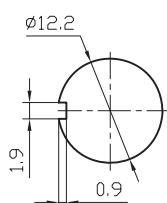

Medium Toggle Switch

(Specification)

1. (Rating): 6A 125VAC; 3A 250VAC
2. (Contact R): 50mΩ max
3. (Insulation R): 500V DC 1000MΩ min
4. (Dielectric Strength): 1 Minute 1500V AC
5. (Operating Temperature): -25°C ~ +85°C
6. (Electrical Life): 10, 000 Cycles

(Outline Drawing)

(Mounting)

(Circuitry)