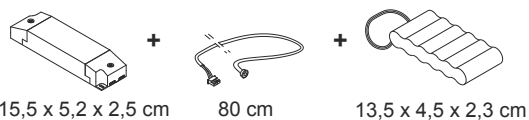

UNITA' DI EMERGENZA LED *LED EMERGENCY UNIT*

0115/EM

LED Emergency Unit
Kit Inverter + Battery + LED indicator

15,5 x 5,2 x 2,5 cm   80 cm   13,5 x 4,5 x 2,3 cm

0115/EM/3

LED Emergency Unit
Kit Inverter + Battery + LED indicator 3h