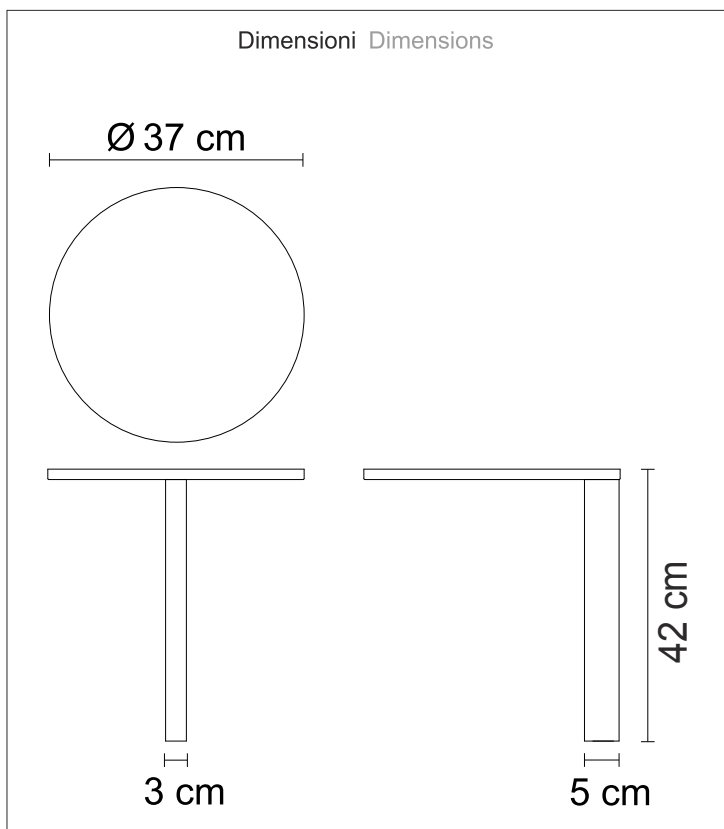

scheda tecnica - data sheet

modello: modell:	BUREAU dim
codice: code:	4588
design:	Mati
anno - year:	2017
tipologia: typology:	lampada da parete wall lamp
materiali: materials:	Corpo in alluminio con diffusore superiore in metacrilato satinato. Lamp frame is of aluminum topped by satin methacrylate diffuser.
luce: light:	led diffusa led diffuse
lampadine - bulbs:	/W LED 25,3W 4080lm 4000K /WW LED 25,3W 3880lm 3000K /WW LED 25,3W 3720lm 2700K
grado IP - IP grade:	20
peso netto - net weight:	2 kg
finiture	.01 bianco .02 nero .05 rosso
finiture:	.01 white .02 black .05 red
marcatura: marking:	CE
simboli costruttivi: symbols:	F 1...10 V DALI PUSH