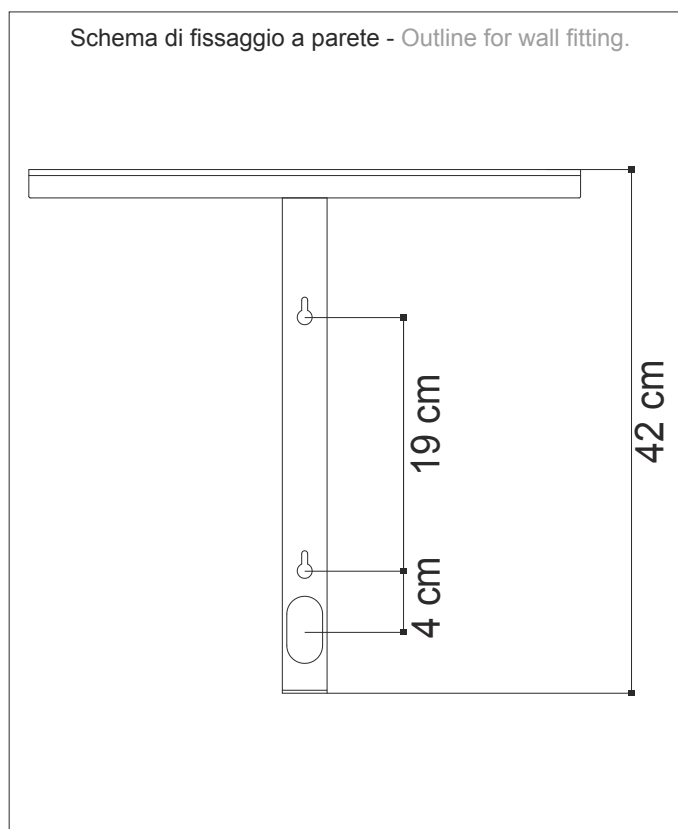

scheda tecnica - data sheet

modello: modell:	BUREAU dim
codice: code:	4588
design:	Mati
anno - year:	2017
tipologia: typology:	lampada da parete wall lamp
materiali: materials:	Corpo in alluminio con diffusore superiore in metacrilato satinato. Lamp frame is of aluminum topped by satin methacrylate diffuser.
luce: light:	led diffusa led diffuse
lampadine - bulbs:	/W LED 25,3W 4080lm 4000K /WW LED 25,3W 3880lm 3000K /WW LED 25,3W 3720lm 2700K
grado IP - IP grade:	20
peso netto - net weight:	2 kg
finiture	.01 bianco .02 nero .05 rosso
finiture:	.01 white .02 black .05 red
marcatura: marking:	CE
simboli costruttivi: symbols:	F 1...10 V DALI PUSH