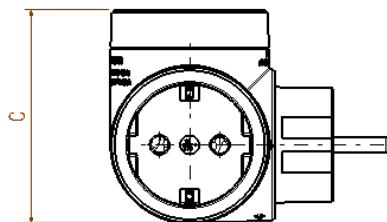

Multi-outlet-plug

S3626D - S3626DR - S3626DRAC

Use

Multi outlet plug 16A 250V
To connect up to 3 German sockets standard.

Connection

Plug 16A German standard.
Socket 16A German standard

Range
Dimension

ITEM	DESIGNATION
S3626D	Multi-outlet-plug with 3 German sockets 16A, white
S3626DR	Multi-outlet-plug with 3 German sockets 16A, plug rotative, white
S3626DRAC	Multi-outlet-plug with 2 German sockets 16A, 2 USB sockets, plug rotative, white

A	B	C
52	88	68

Technical characteristics**Protection index**

Penetration by solid bodies/liquid: IP20.

Material characteristics:

Cover: Polypropilene.

Glow-wire performances:

850° C / 30 s for insulating parts holding live parts in place.