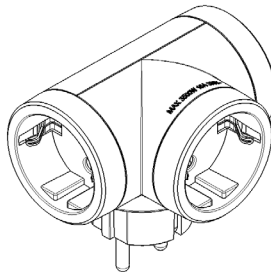

Multi-outlet-plug

S3626D - S3626DR - S3626DRAC

Use

Multi outlet plug 16A 250V
To connect up to 3 German sockets standard.

Connection

Plug 16A German standard.
Socket 16A German standard

Range
Dimension

ITEM	DESIGNATION
S3626D	Multi-outlet-plug with 3 German sockets 16A, white
S3626DR	Multi-outlet-plug with 3 German sockets 16A, plug rotative, white
S3626DRAC	Multi-outlet-plug with 2 German sockets 16A, 2 USB sockets, plug rotative, white

A	B	C
52	88	68

Technical characteristics**Protection index**

Penetration by solid bodies/liquid: IP20.

Material characteristics:

Cover: Polypropilene.

Glow-wire performances:

850° C / 30 s for insulating parts holding live parts in place.

650° C / 30 s for other parts made of insulating materials.

Electrical characteristics:

Voltage: 250 V ~

Frequency: 50 / 60 Hz

Current: input 16A.

Max power: 3500W.

USB sockets type A – C,

USB Output 5V --, 3A, 15W max