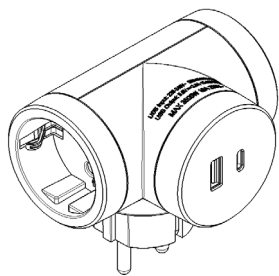

Multi-outlet-plug

S3626D - S3626DR - S3626DRAC

Use

Multi outlet plug 16A 250V
To connect up to 3 German sockets standard.

Connection

Plug 16A German standard.
Socket 16A German standard

Range
Dimension

ITEM	DESIGNATION
S3626D	Multi-outlet-plug with 3 German sockets 16A, white
S3626DR	Multi-outlet-plug with 3 German sockets 16A, plug rotative, white
S3626DRAC	Multi-outlet-plug with 2 German sockets 16A, 2 USB sockets, plug rotative, white

A	B	C
52	88	68

Technical characteristics**Protection index**

Penetration by solid bodies/liquid: IP20.

Material characteristics:

Cover: Polypropilene.

Glow-wire performances:

850° C / 30 s for insulating parts holding live parts in place.

650° C / 30 s for other parts made of insulating materials.

Electrical characteristics:

Voltage: 250 V ~

Frequency: 50 / 60 Hz

Current: input 16A.

Max power: 3500W.

USB sockets type A – C,

USB Output 5V --, 3A, 15W max