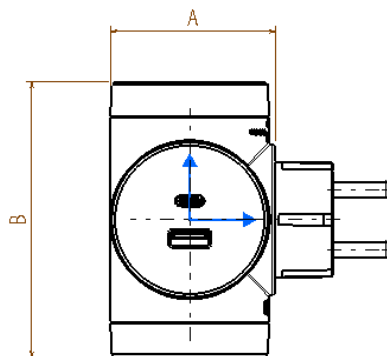

Multi-outlet-plug

S3626D - S3626DR - S3626DRAC

Use

Multi outlet plug 16A 250V
To connect up to 3 German sockets standard.

Connection

Plug 16A German standard.
Socket 16A German standard

Range
Dimension

ITEM	DESIGNATION
S3626D	Multi-outlet-plug with 3 German sockets 16A, white
S3626DR	Multi-outlet-plug with 3 German sockets 16A, plug rotative, white
S3626DRAC	Multi-outlet-plug with 2 German sockets 16A, 2 USB sockets, plug rotative, white

A	B	C
52	88	68

Technical characteristics**Protection index**

Penetration by solid bodies/liquid: IP20.

Material characteristics:

Cover: Polypropilene.

Glow-wire performances:

850° C / 30 s for insulating parts holding live parts in place.