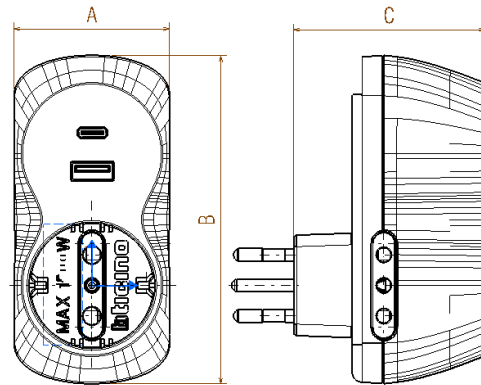

Multi-outlet-plug. Range B3 – B4

 S3610DB-S3610DF-S3613DAC-S3613DU-S3614D
 S3610GB- -S3613GAC-S3613GU-S3614G

Use

Multi outlet plug 10/16A 250V
 To connect up to 4 Italian sockets.

Connection

Plug 10 or 16A Italian standard.
 Socket 10/16A Italian standard and 16A German standard

Range
Dimension

ITEM	DESIGNATION
S3610DB	Multi-outlet-plug with 2 Italian sockets 10A and 1 socket P30, 2P+T (10/16A), with SAFE switch, white
S3610GB	Multi-outlet-plug with 2 Italian sockets 10A and 1 socket P30, 2P+T (10/16A), with SAFE switch, grey
S3610DF	Multi-outlet-plug with 2 Italian sockets 10A and 1 socket P30, 2P+T (10/16A), with SPD protection, white
S3613DU	Multi-outlet-plug with 2 Italian sockets 10A and 1 socket P30, 2P+T (10/16A), with USB socket, white
S3613GU	Multi-outlet-plug with 2 Italian sockets 10A and 1 socket P30, 2P+T (10/16A), with USB socket, grey
S3613DAC	Multi-outlet-plug with 2 Italian sockets 10A and 1 socket P30, 2P+T (10/16A), with USB sockets A-C, white
S3613GAC	Multi-outlet-plug with 2 Italian sockets 10A and 1 socket P30, 2P+T (10/16A), with USB sockets A-C, white

A	B	C
48.5	102	59.5

S3614D	Multi-outlet-plug with 2 Italian sockets 10/16A and 2 socket P30, 2P+T (10/16A), white
S3614G	Multi-outlet-plug with 2 Italian sockets 10/16A and 2 socket P30, 2P+T (10/16A), grey

Technical characteristics

Protection index

Penetration by solid bodies/liquid: IP20.

Material characteristics:

Cover: Polypropilene.

Glow-wire performances:

850° C / 30 s for insulating parts holding live parts in place.