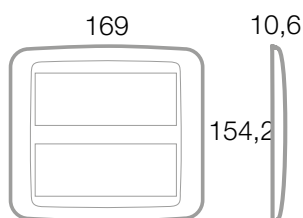

Placche in tecnopolimero multimodulo "Maxi Yes" per scatola BL02P
Multi-module "Maxi Yes" series moulded front plates - for BL02P box

Design: H.M.R.

6 (3+3) MODULI / 6 (3+3) MODULES		Cod. Code	Descrizione Description	Info	€	□	□
	45PY033AO	Argento Opaco Matt silver		1	10		
	45PY033BB	Bianco Banquise (RAL 9016) Banquise white (RAL 9016)		1	10		
	45PY033CHO	Champagne opaco Champagne		1	10		

45PY033AO

45PY033BB

Armatura da utilizzare
To be used with

Placche in tecnopolimero multimodulo "Maxi Yes" per scatole BL05P e BL05CG
Multi-module "Maxi Yes" series moulded front plates - for BL05P and BL05CG box

10 (5+5) MODULI / 10 (5+5) MODULES		Cod. Code	Descrizione Description	Info	€	□	□
	45PY010BB	Bianco Banquise (RAL 9016) Banquise white (RAL 9016)		1	10		
	45PY010BP	Bianco Blanc (RAL 1013) Blanc white (RAL 1013)		1	10		
	45PY010GSM	Grigio scuro metallizzato Metallic dark grey		1	10		

Armatura da utilizzare
To be used with

◇ Prodotto per scatola quadrata
Product for British Standard
square box only

② Prodotto 1 modulo installabile in scatola tonda
con altro prodotto 1 modulo
1 module product installable in round box with
another 1 module device

□ Imballo Minimo pcs
Min. Packaging pcs

□ Imballo Standard pcs
Std. Packaging pcs