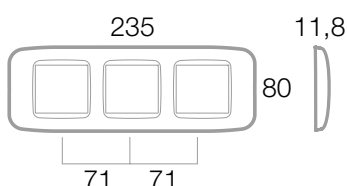

Cod. Code	Descrizione Description	Cornicetta Adapter frame	Info	€	□	□
45P26BB	Bianco Banquise (RAL 9016) Banquise white (RAL 9016)	Bianco Banquise (RAL 9016) Banquise white (RAL 9016)	1	30		
45P26BP	Bianco blanc (RAL 1013) Blanc white (RAL 1013)	Bianco Blanc (RAL 1013) Blanc white (RAL 1013)	1	30		
45P26GN	Grigio Noir Noir grey	Grigio Noir Noir grey	1	30		

Installazione orizzontale o verticale
Horizontal and vertical installation