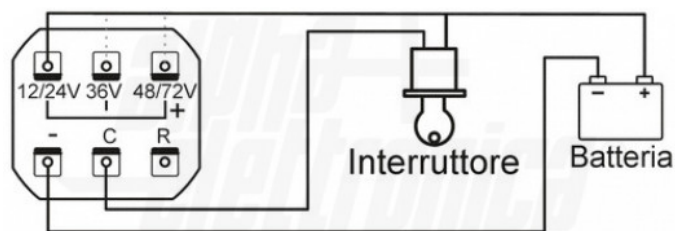

Disegni Tecnici

Collegamento con chiave

Voltage	<1	2	3	4	5	6	7	8	9	10
12V	10.38	10.59	10.8	11.01	11.22	11.43	11.64	11.85	12.3	≥12.3
24V	20.76	21.18	21.6	22.02	22.44	22.86	23.28	23.7	24.6	≥24.6
36V	31.14	31.77	32.4	33.03	33.66	34.29	34.92	35.55	36.9	≥36.9
48V	41.52	42.36	43.2	44.04	44.88	45.72	46.56	47.4	49.2	≥49.2
72V	62.28	63.54	64.8	66.06	67.32	68.58	69.84	71.1	73.8	≥73.8
Display Mode	18-28 flash Alternately (frequency: 1Hz)	Only 28 flash (frequency: 1Hz)	Only 38 flt	Only 48 flt	Only 58 flt	Only 68 flt	Only 78 flt	Only 88 flt	Only 98 flt	Only 108 flt
Display colors of LED	Red	Yellow	Yellow	Green	Green	Green	Green	Green	Green	Green
Delay	Delay 155s / bar from full to empty.									