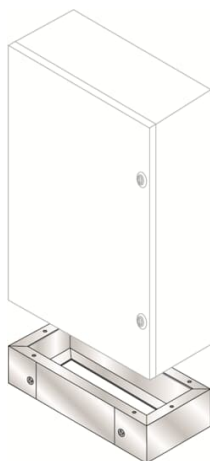

PRODUCT-DETAILS

SRX-ZA6020X

SRX-ZA6020X Accessory for SRX enclosure

General Information

Extended Product Type	SRX-ZA6020X
Product ID	ZA6020X
EAN	8015646775207
Catalog Description	SRX-ZA6020X Accessory for SRX enclosure
Long Description	Stainless steel plinth 600x200x100 WDXH;ST.STEEL PLINTH 600x200x100 WDXHD

Technical

Suitable For	SRX Enclosures
Suitable for Product Class	SRX
Accessory Type	Plinth
Surface Finishing	Untreated
Construction Material	Stainless steel
Material	Stainless steel
Color	Stainless steel

Environmental

Environmental Information	1STM6041230001
---------------------------	----------------

Dimensions

Product Net Width	200 mm
Product Net Height	600 mm
Product Net Depth / Length	100 mm
Product Net Weight	5.96 kg